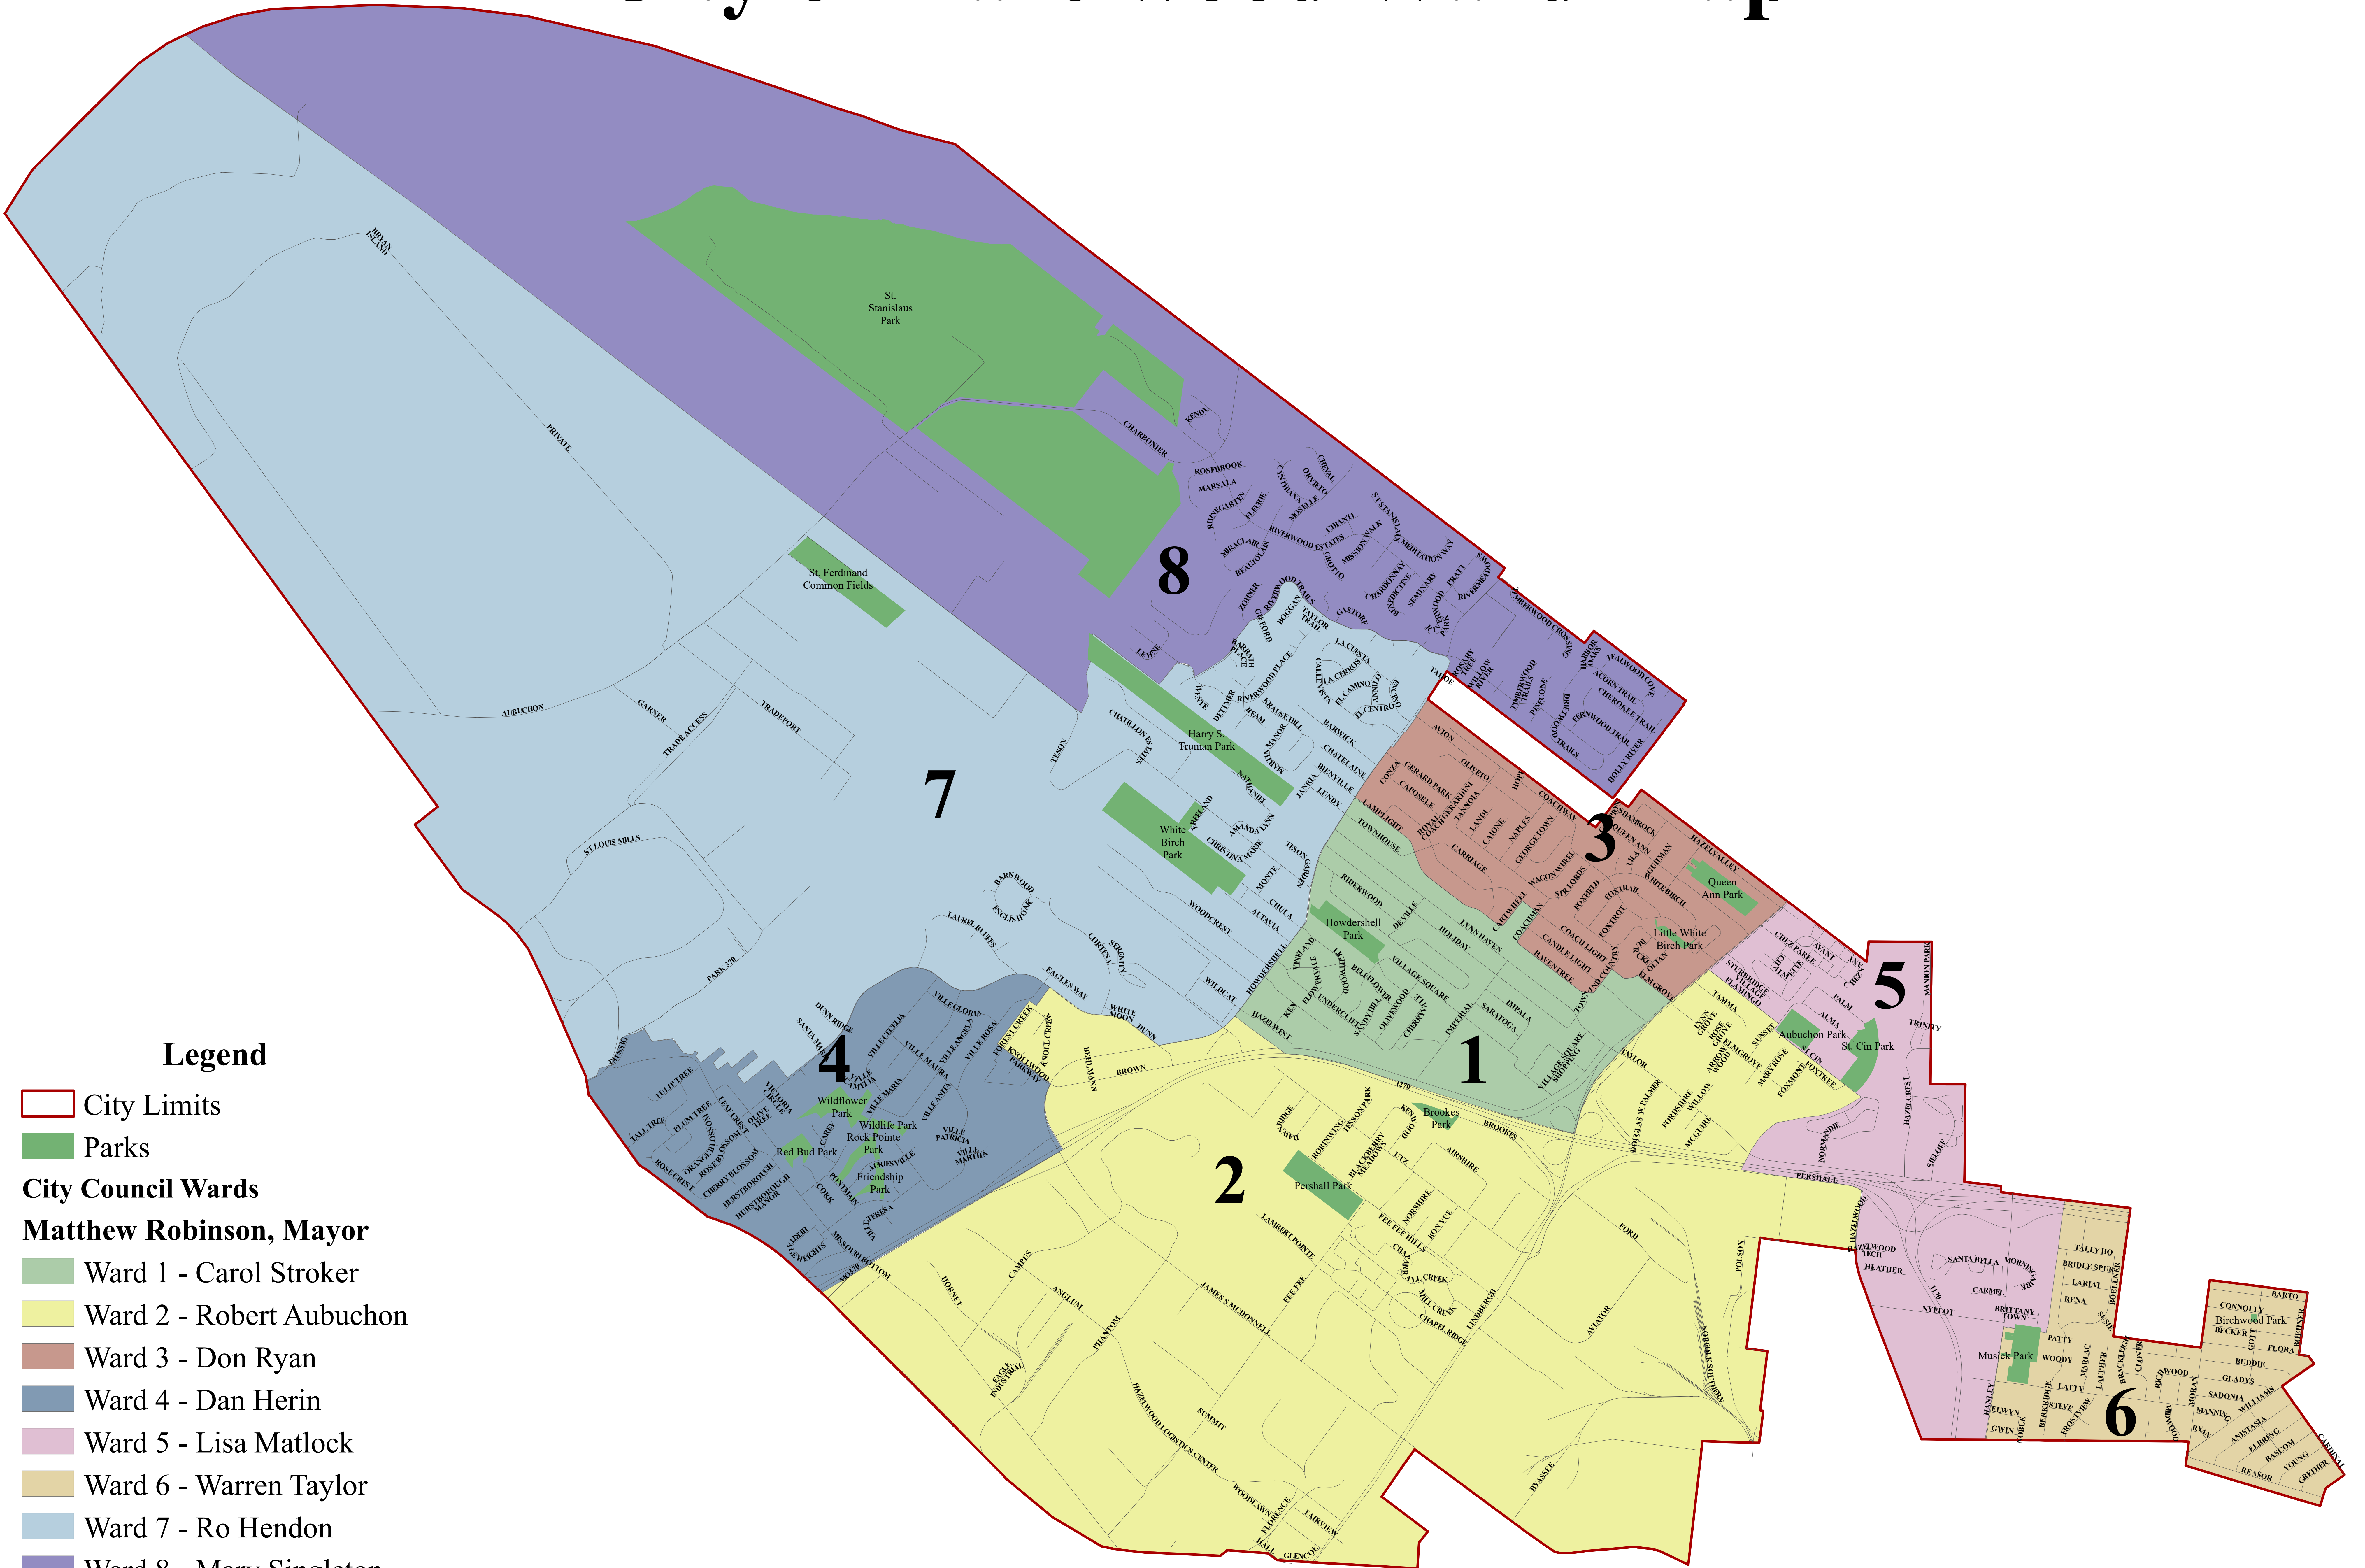

City of Hazelwood Ward Map

Legend

- City Limits
- Parks
- City Council Wards**
- Matthew Robinson, Mayor**
- Ward 1 - Carol Stroker
- Ward 2 - Robert Aubuchon
- Ward 3 - Don Ryan
- Ward 4 - Dan Herin
- Ward 5 - Lisa Matlock
- Ward 6 - Warren Taylor
- Ward 7 - Ro Hendon
- Ward 8 - Mary Singleton